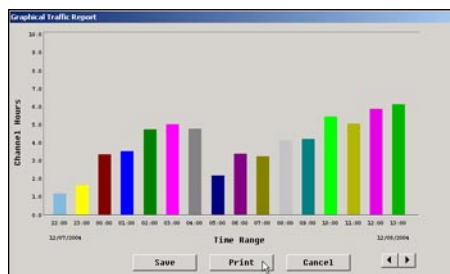

Live monitoring from the convenience of a remote work-station is a breeze. Users can quickly monitor multiple channels, retrieve, review, duplicate and distribute recorded transmissions.

Scenario reconstruction and distribution has never been easier. One event, recorded over multiple channels, saved together as one record - It's that simple! Users can easily highlight multiple channels, select multiple records and save it to one file in WAV, MP3 or

WMA format. The files can be saved with or without silent periods and users can authenticate copies with a date and time stamp. There's even more.

Evaluation and assessment is quick and easy using the built-in reporting features. Courier's colorful graphics and reports provide a comprehensive image of call volume and recording activity.