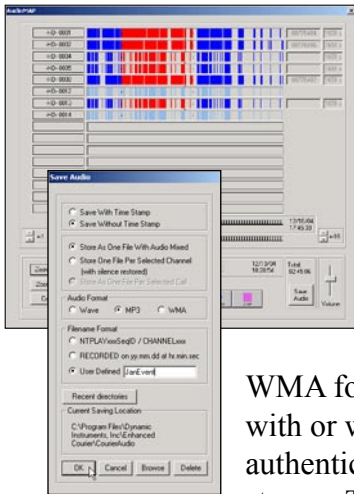

DYNAMIC INSTRUMENTS

COURIER™ for Reliant

Remote PC Retrieval & Playback Software

Enhanced **COURIER™** for Reliant — the most powerful remote monitoring, event reconstruction and audio distribution tool available!

Live monitoring from the convenience of a remote work-station is a breeze. Users can quickly monitor multiple channels, retrieve, review, duplicate and distribute recorded transmissions.

Scenario reconstruction and distribution has never been easier. One event, recorded over multiple channels, saved together as one record - It's that simple! Users can easily highlight multiple channels, select multiple records and save it to one file in WAV, MP3 or